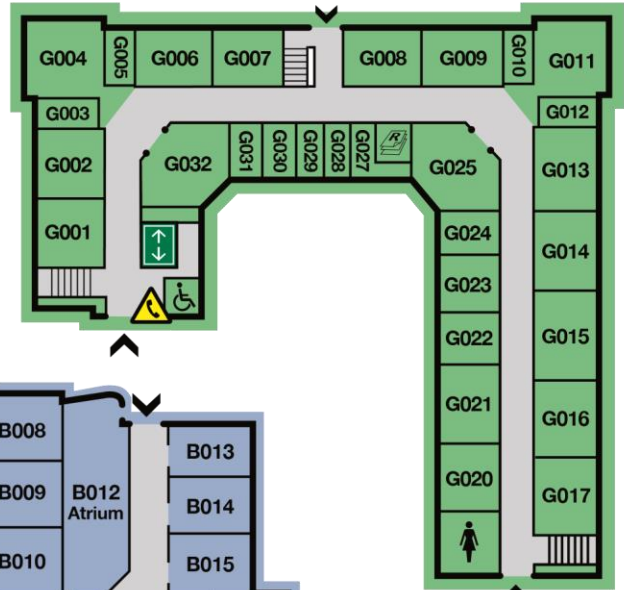

Ground Floor

Hills Road Sixth Form College
Cambridge

Silver
Rooms S001 – S012
Physics & Electronics

Reprographics

Entrances

Lifts

Restaurant,
Café

Emergency
Telephones

Toilets

Purbeck
Road
Carpark

ies,
History

Car entrance

Conservatory

Entrance

Check in to the RoboCon 2022
final here

PURBECK ROAD